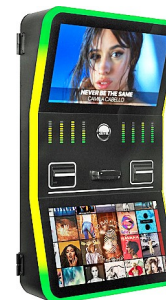

Height: 33"
Width: 20"
Depth: 9.75"
Weight: 80 pounds